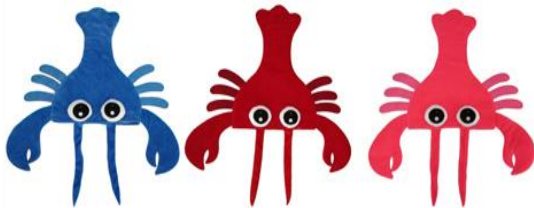

## 2017 GOFFA SPECIALTY

ITEM: YSG3637-07  
PACK 72PCS  
SPIKE BALL

ITEM: YSG18043-07  
PACK: 108 PCS  
4 ASST. JUNGLE ANIMALS

ITEM: YSG26718  
PACK: 216 PCS  
6 ASST. SITTING DOG

ITEM: YSG3221L  
PACK: 84 PCS  
LOBSTER HAT

ITEM: YSG3221R  
PACK: 240 PCS  
RACCOON HAT (3C)

ITEM: YSG3221S  
PACK: 96 PCS  
SQUID HAT

ITEM: YSG3221SX  
PACK: 92 PCS  
X LONG SQUID HAT

ITEM: 3438RN PACK: 72 PCS  
NATURAL RACCOON TAIL (3C)

ITEM: 3438S  
PACK: 72 PCS  
SKUNK TAILS (5C)

ITEM: 3438D&W  
PACK: 24 PCS  
WHALE AND DOLPHIN TAIL

ITEM: 3438RX-07 PACK: 144 PCS  
ITEM: 3438RX PACK: 72 PCS  
NEON RACCOON TAIL (6C)

ITEM: 3438D-12  
PACK: 24 PCS  
DINO TAIL (4C)